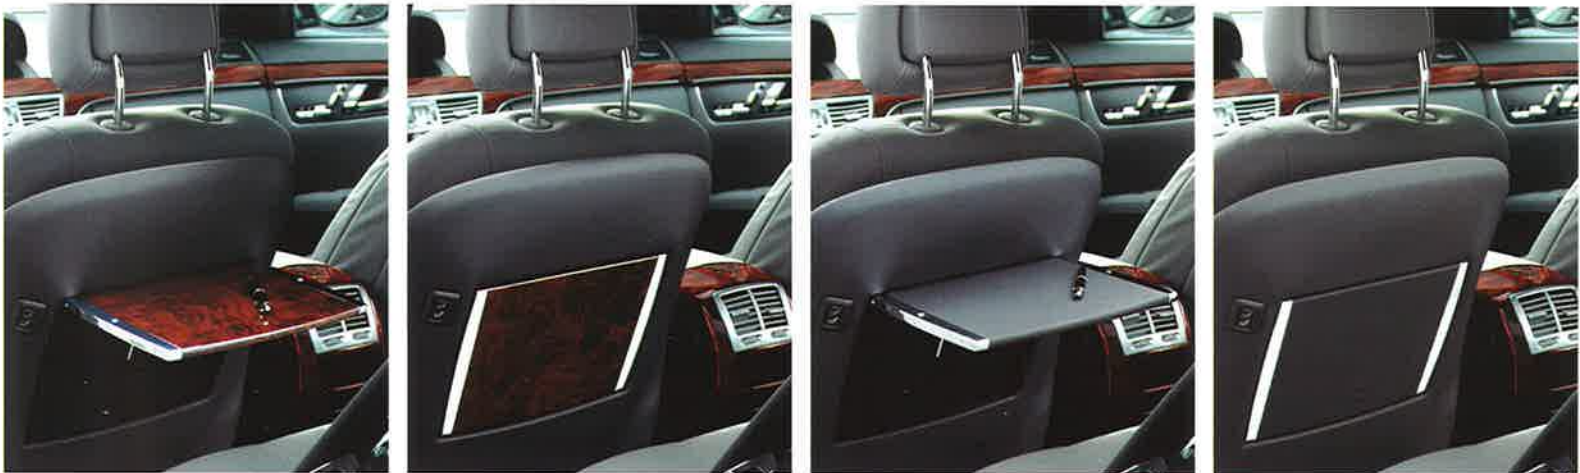

Electrical extendable business tables

Business table from the "Schätz star products" range. A world innovation: a table that requires an installation depth of just 2.5 cm instead of the normal approx. 7 cm and still allows plenty of leg room. The Business Table can be continuously extended electrically and stopped in any position required.

Advantage: You always have a straight table, no matter what the position of the backrest. We use original MB leather for the covering, so the colour and structure can be matched precisely. The table top is luxury wood covered or leather-covered with elegant chrome framing at the sides. For installation, only the backrest panel is replaced (2 screws). Naturally, these tables can be supplied in any interior fitting colour. The ideal, practical accessory for managers, business people, politicians and anyone else who would like to work comfortably and in peace and quiet in the car. A top product from Schätz®. Pictures show S-Class.