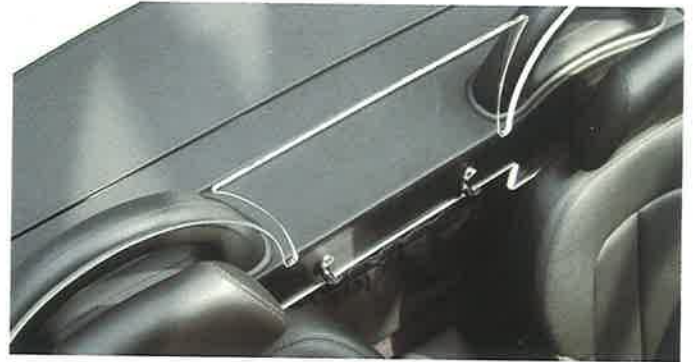

**U TÜV Wind deflector acrylic glass SLK R171**

Material: acrylic glass; TÜV-tested!

**1718800** wind deflector, for all SLK R171, pc.

**U TÜV Wind deflector acrylic glass SLK R170**

Material: acrylic glass; TÜV-tested!

**1708111** wind deflector, for all SLK R170, pc.

**Wind deflector CLK convertible W208**

Top-quality textile wind deflector!

**20830116** wind deflector for CLK convertible W208, pc.

**Wind deflector CLK convertible W209**