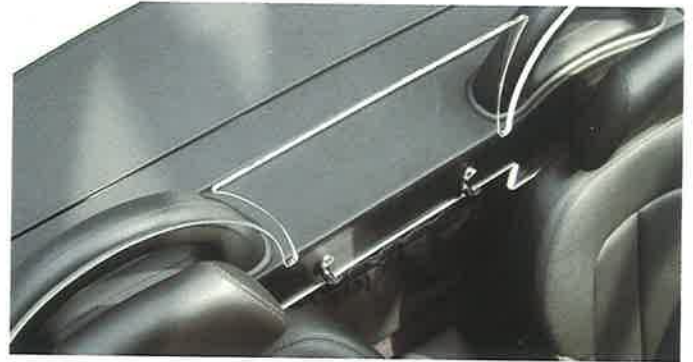

U **Wind deflector acrylic glass SLK R170**

Material: acrylic glass; TÜV-tested!

1708111 wind deflector, for all SLK R170, pc.