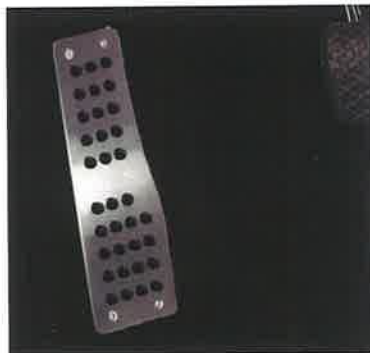

Chrome door handle shells

Real chrome!

Installation: 3M double adhesive strip technique

- 2083010 chrome door handle shells, set of 2

Stainless steel footrest

- 9988444 footrest with nonslip rubber insert. Simple to fit, pc.