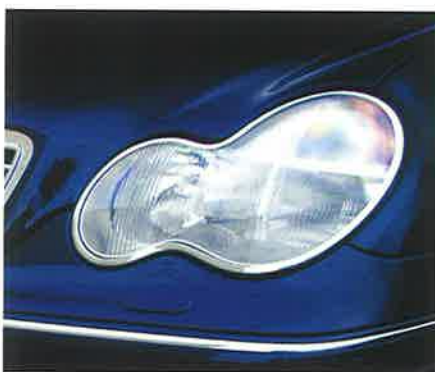

Chrome headlight and taillight frames

Real chrome!
Installation: 3M double adhesive strip technique

- 2030020 chrome headlight frames,
  for sedan and station wagon,
  fit also Facelift 2004, set of 2
- 2038122 chrome taillight frames,
  for sedan, fit also Facelift 2004,
  set of 2
- 2039010 chrome taillight frames,
  for station wagon, set of 2