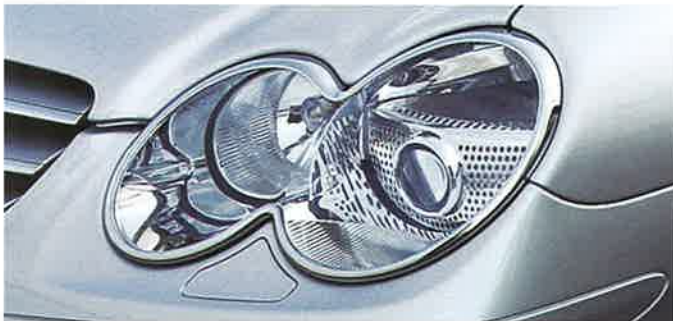

### Chrome strips for standard front grille

Real chrome!

Installation: 3M double adhesive strip technique

2300000 chrome strips, up to 02/06, set of 8