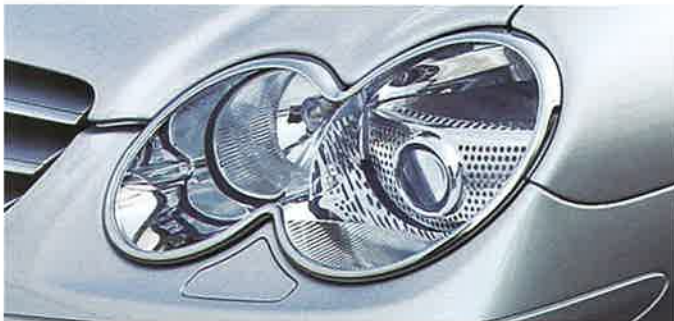

### Chrome strips for standard front grille

Real chrome!

Installation: 3M double adhesive strip technique

2300000 chrome strips, up to 02/06, set of 8