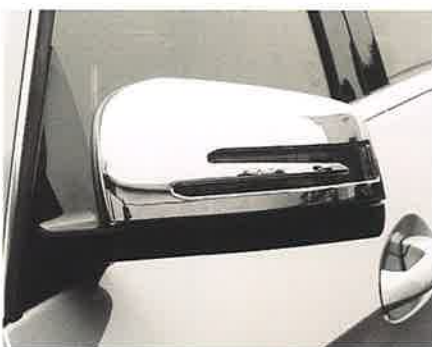

Chrome headlight frames

Real chrome!
Installation: 3M double adhesive strip technique

- 8215046** chrome headlight frames for C215, set of 4
8216001 chrome headlight frames for C216, set of 4

Chrome taillight frames

Real chrome!
Installation: 3M double adhesive strip technique

- 8215047** chrome taillight frames for C215, set of 2
8216002 chrome taillight frames for C216, set of 2

Chrome mirror covers

Real chrome! Chrome covers fitted onto the original mirror housings.
Installation: 3M double adhesive strip technique

Chrome outside mirror frames for C215

Real chrome!
Installation: 3M double adhesive strip technique

- 2202010** chrome outside mirror frames, for C215 up to 09/02, set of 2

Chrome door handle shells

Real chrome! A very attractive addition to your car, protects the paintwork in the handle recess against scratching.
Installation: 3M double adhesive strip technique